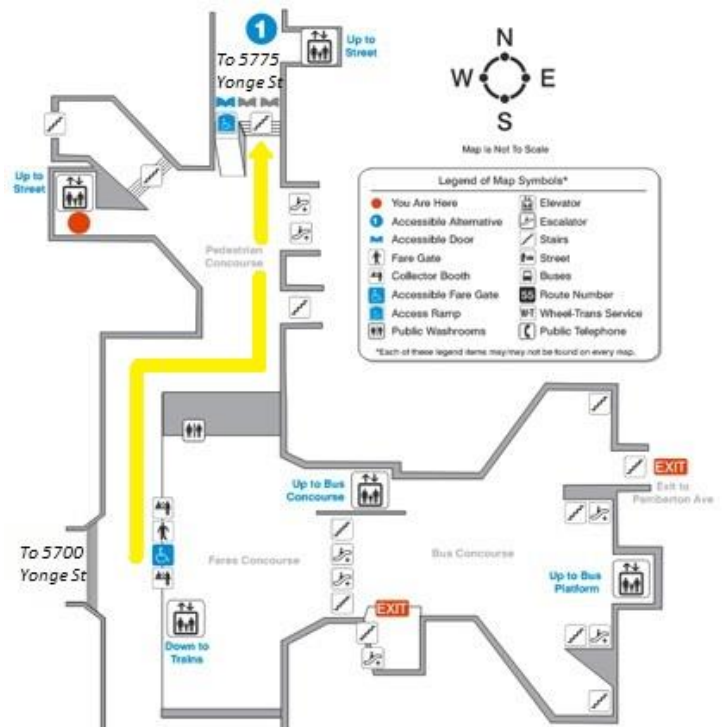

### TRAVELLING TO OUR CLINIC

**We strongly recommend taking the subway to get to our clinic. Our building connects directly to the Finch Subway Station.**

***Parking Options:***

***Underground parking is available at our building, 5775 Yonge Street. Please check as you're driving in to ensure the lot is not full. If our lot is full you can consider the options below:***

1. Underground parking at 5700 Yonge Street (**North American Centre** – West side of Yonge St). Enter parking lot from either Finch or Hendon. Direct underground connection to 5775 Yonge through the TTC Pedestrian Concourse. See map to right of this page.
2. Surface Lot at 5799 Yonge Street **Newtonbrook Plaza** – 2 blocks north of our building on the east side of Yonge.
3. **Green P Surface Lot** 2 blocks south of our building at southeast corner of Yonge and Hendon/Bishop – enter from south side of Bishop.
4. **TTC Surface Lot** at Finch Station - Enter on north side of Hendon, west of Yonge. From the parking lot subway entrance you can make your way to our building at 5775 Yonge Street.

**For TTC Riders, there is direct underground access to 5775 Yonge Street from the north side of Finch Subway Station.**

**If you have any questions please do not hesitate to call us**